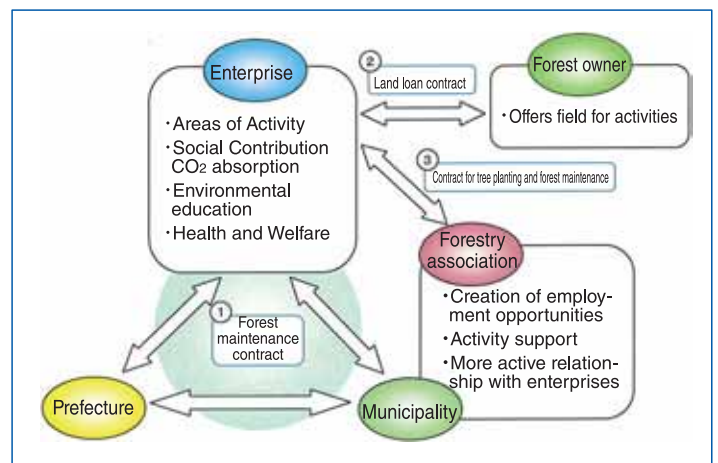

Relational Chart for Enterprise Forest Project

Introductory Track Record

■ Participating businesses and organizations as of end of Sep.2010 : 55

Total area utilized: 186.4ha

Effects

- The realization of good forest maintenance through cooperation from private enterprises and organizations.
- The promotion of more active relationships between communities and private enterprises and organizations through recreational activities and local events.
- The creation of new employment opportunities by entrusting upkeep and maintenance to local forestry associations.

Wakayama Prefecture Forest Maintenance Department 1-1 Komatsubara-dori, Wakayama 640-8585

● TEL / +81-73-441-2982 ● FAX / +81-73-432-5850 ● E-Mail / kig-mori@pref.wakayama.lg.jp ● www.pref.wakayama.lg.jp/prefg/070700/kig_mori/kig_mori.html